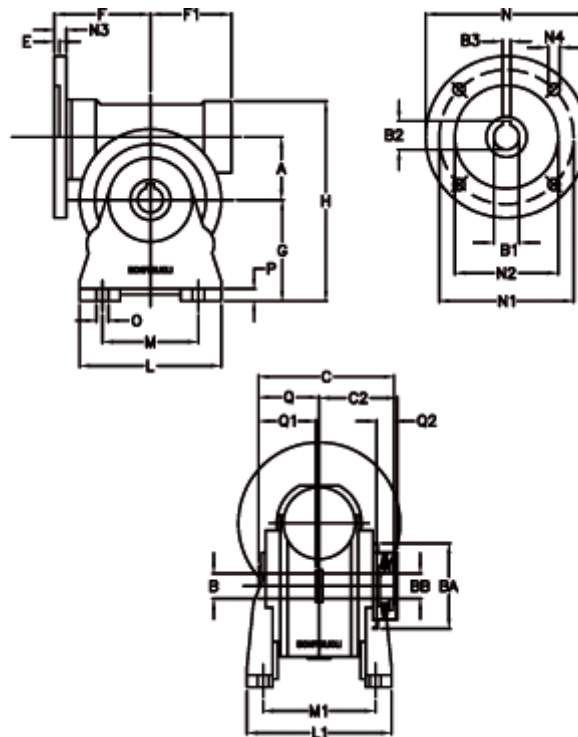

Article number: 390204404622216

Description: Worm Gear with Torque Limiter
VF 44-L1-A-46-P63B5

Measures

a = 44.60	C2 = 48	L1 = 98.0	O = 8.5
B = 18	Description = VF 44A-xx-63B5	m = 52	P = 10
B1 E7 = 11	E = 2.0	M1 = 81.0	Q = 32.0
B2 = 12.8	F = 65	N = 140	Q1 = 32
B3 H9 = 4	F1 = 54	N1 = 115	Q2 = 12
BA = 40	g = 72	N2 = 95	
BB H7 = 11	H = 143	N3 = 10.5	
C = 79	L = 90	N4 = 9,5	